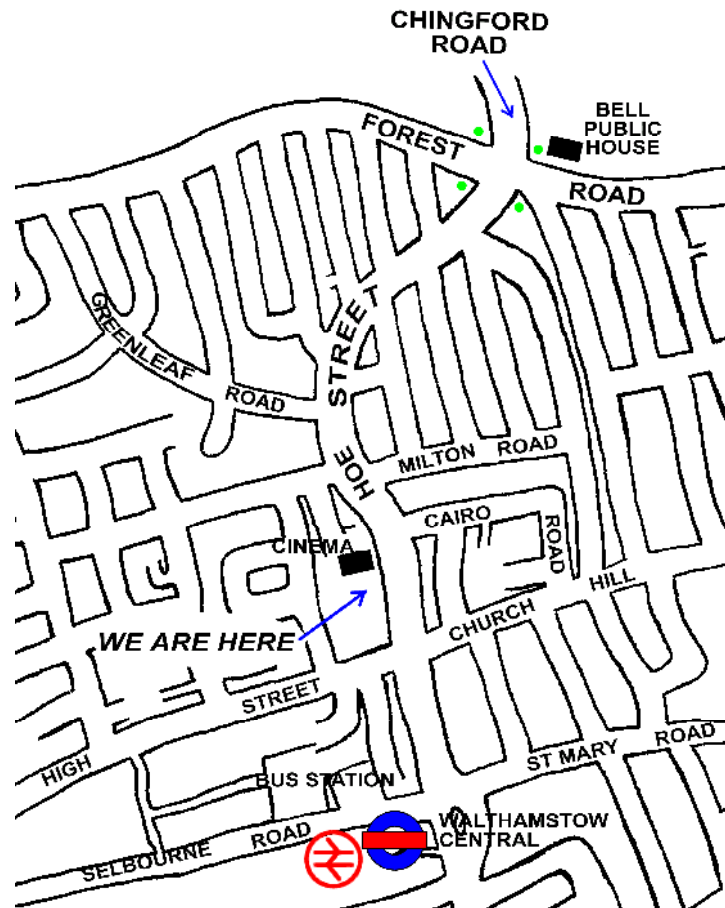

Location Map and Directions

Gilbert Turner Coomber Solicitors,
188-190 Hoe Street,
Walthamstow,
London, E17 4QN.

TEL: 020 8509 6800
FAX: 020 8520 4670

DIRECTIONS BY RAIL:

From Central London get on the Victoria Line to Walthamstow Central. Come out of the station at Walthamstow Central and turn right. Go up to the crossroads and turn left up Hoe Street. We are approximately 400 metres up on the left hand side next to the Cinema.

DIRECTIONS BY CAR:

From M25 Junction 27 joining the M11 Junction 6 head Eastbound towards London. Take the right-hand fork when the M11 splits, this is signposted A406 Walthamstow & Edmonton. Take the second exit off the A406, this is signposted Chingford & Walthamstow. Take the first exit into Chingford Road. Follow to the crossroads which has a set of traffic lights. The Bell public house is on your left. Go straight over Forest Road (A503) onto Hoe Street. We are approximately 500 metres down on the right hand side next to the Cinema.